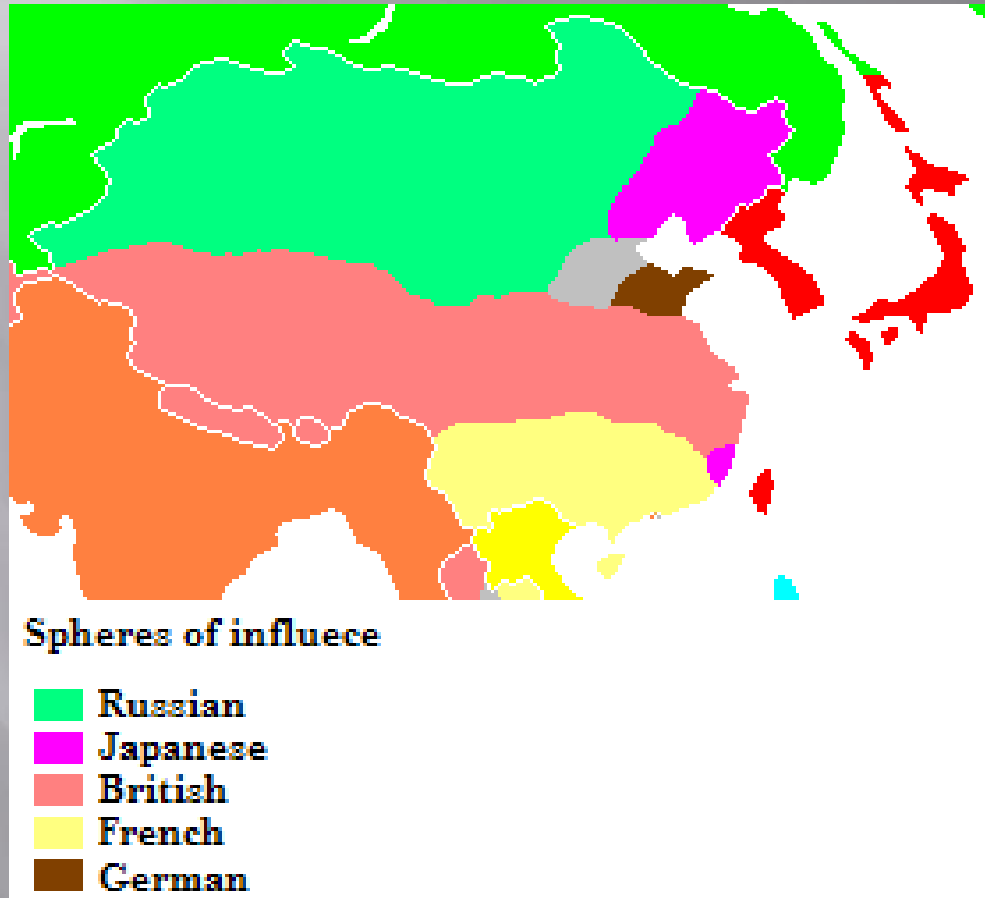

East Asia

History and Culture

Dynastic Cycle and Mandate of Heaven

Spheres of Influence

European powers come to Asia in 19th Century for goods and trade. Easily taking Control of large plots of land due to military advantages .

Boxer Rebellion

1900 Chinese militants attacked and killed Europeans and Christian Chinese in China. Multiple countries of 20,000 defeat Boxers.

General Mao Zedong and Communism

1949 Mao Zedong and Communist win control of China.
Nationalist flee to Taiwan.

Chinese Calendar

- ▣ Begins 2637BC
- ▣ On cycles of 12 different years
- ▣ 12 cycles are named after animals: rat, ox, tiger, hare, dragon, snake, horse, sheep, monkey, rooster, dog, pig
- ▣ Chinese New Year, 2nd new moon after winter-January or February

The Economic tigers/dragons have boomed in the last 25 years. They provide cheap labor, shipping, and have large commercial zones or Special economic zones.

Pacific Rim stretches from Australia to North America to Asia. Huge trade routes between those 3 continents.