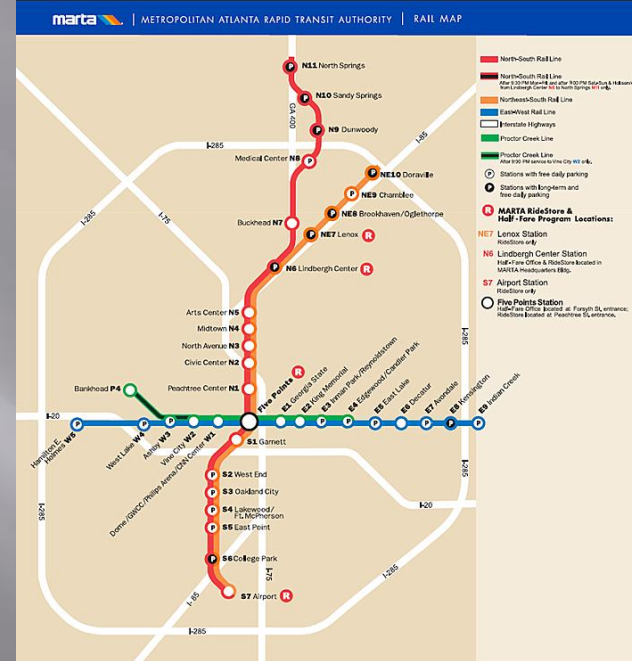

Below:
The end result of the war.

DMZ in Korea

Japanese Shogun

Tokugawa established the first shogun.
Responsible for military, judges, governors.

Japanese Samurai

These were body guards for the powerful. They took an oath to defend to the death. Honor must be kept at all times. Example Seppuko: Ritual Suicide

Tokyo

Population density is 5,751 people per square mile.
Tokyo is world's most populace metropolitan area, 35 mil.

Urbanization

“Bullet trains” can travel between 149-186 mph
 Used in longer travel throughout Japan.
 Safe (no deaths) but planning done here.
 Punctual: within 6 seconds of scheduled time