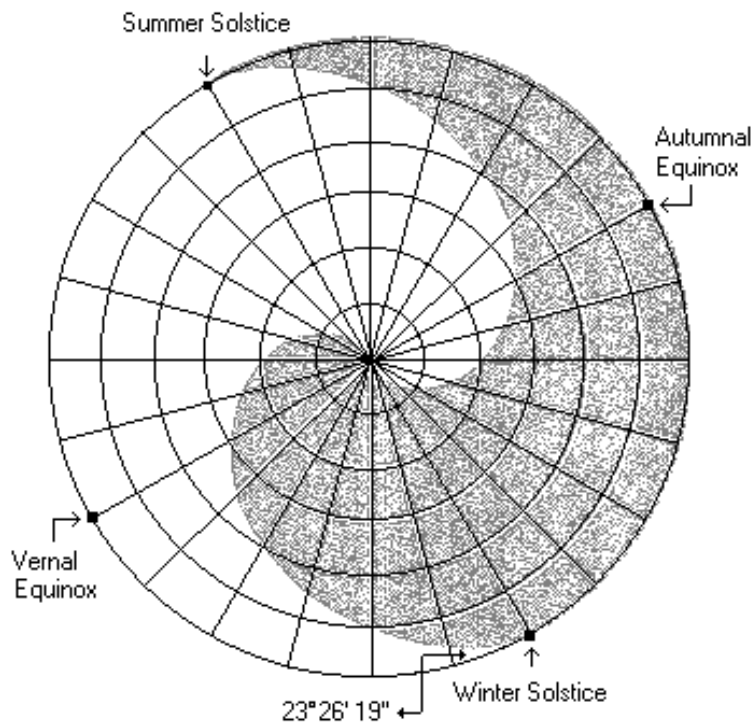

Yin and Yang Symbol

Yang

- Light color
- Male
- Sun
- Creation
- Heat
- Light
- Heaven
- Dominance

Yin

- Dark color
- Female
- Moon
- Completion
- Cold
- Darkness
- Material forms
- Submission

Origin of Shape